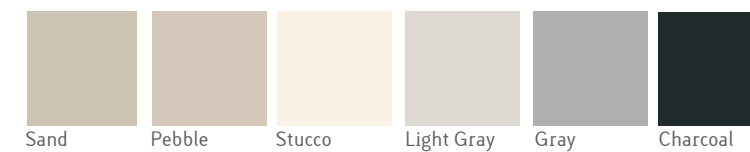

Make it personal

Standard Color Offering

Extended Color Offering

Standard Trim Colors in 3 finish options (table base and legs)

Standard Pull Finish - Brushed Nickel

Power/Data Access

TRIG | COLLECTION

Desks