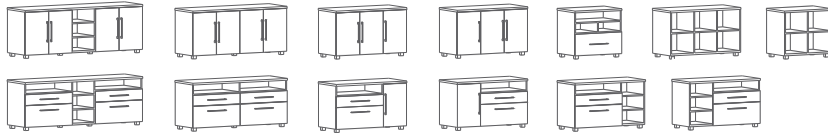

Make it personal

Standard Color Offering

Extended Color Offering

Standard Trim Colors in 3 finish options (table base and legs)

Standard Pull Finish - Brushed Nickel

Power/Data Access

TRIG | COLLECTION

Desks

Work Surfaces

Credenzas

Bench-Height Storage

Freestanding Storage

Under Desk Support Storage

Combination Storage

Tower Storage

Door Style Options