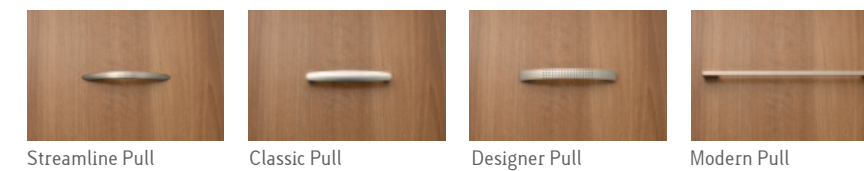

Make it personal

Standard Color Offering

Extended Color Offering

Standard Trim Colors in 3 finish options (table base and legs)

Standard Pull Finish - Brushed Nickel

Power/Data Access

TRIG | COLLECTION

Desks