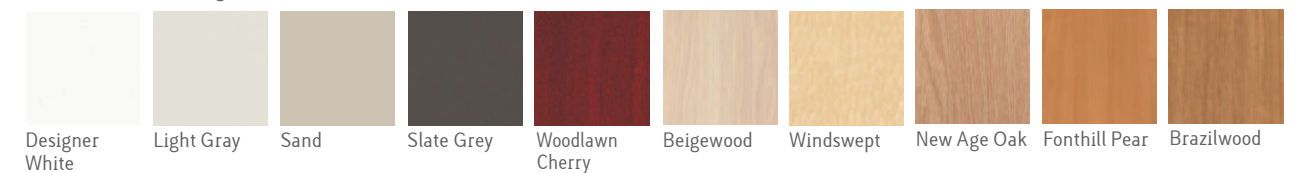

Shown in Brazilwood laminate with Black edges and Modern pulls. Features Code mesh back seating with Live guest chair.

Endless possibilities

With Trig, it's easy to create work spaces that appeal to everyone, from the CPA to the Design Director. The generous finish palette can be extended even further by creatively combining colors in your furniture selections.

Make it personal

Standard Color Offering

Extended Color Offering

Standard Trim Colors in 3 finish options (table base and legs)

Standard Pull Finish - Brushed Nickel

Power/Data Access

TRIG | COLLECTION

Desks