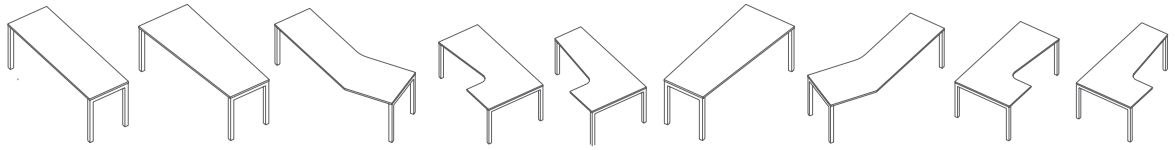

Trig integrates easily with Trendway's Choices System, Intrinsic Casegoods and Architectural Products, as well - expanding your possibilities even farther.

Trig featured above with Choices® system. Combination Storage and Under Desk Storage components in Brazilwood with Modern drawer pulls. Shown with Sketch R mesh back seating.

Make it personal

Standard Color Offering

Extended Color Offering

Standard Trim Colors in 3 finish options (table base and legs)

Standard Pull Finish - Brushed Nickel

Power/Data Access

TRIG | COLLECTION

Desks

Work Surfaces

Credenzas

Bench-Height Storage

Freestanding Storage

Under Desk Support Storage

Combination Storage

Tower Storage

Door Style Options