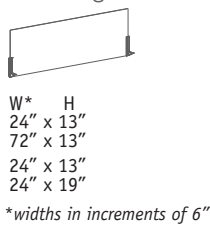

*widths in increments of 6"

Tables

D	W	H	D/W	H
36"	72"	28 ³ / ₄ "	36"	28 ³ / ₄ "
42"	72"	28 ³ / ₄ "	42"	28 ³ / ₄ "
48"	72"	28 ³ / ₄ "	48"	28 ³ / ₄ "
48"	96"	28 ³ / ₄ "		
48"	120"	28 ³ / ₄ "		
48"	144"	28 ³ / ₄ "		

Bench-Height Storage

D	W	H	D	W	H	D	W	H	D	W	H	D	W	H
20"	75"	21"	20"	60"	21"	20"	45"	21"	20"	45"	21"	20"	30"	21"

Freestanding Storage

D	W	H	D	W	H	D	W	H
20"	30"	26 ³ / ₄ "	20"	15 ¹ / ₂ "	26 ³ / ₄ "	20"	30"	26 ³ / ₄ "

Under Desk Support Storage

D	W	H	D	W	H	D	W	H
20"	30"	27 ³ / ₄ "	20"	15 ¹ / ₂ "	27 ³ / ₄ "	20"	30"	27 ³ / ₄ "
24"	30"	27 ³ / ₄ "	24"	15 ¹ / ₂ "	27 ³ / ₄ "	24"	30"	27 ³ / ₄ "
30"	30"	27 ³ / ₄ "	30"	15 ¹ / ₂ "	27 ³ / ₄ "	30"	30"	27 ³ / ₄ "

Combination Storage

Tower Storage

Door Style Options

Desk Top Screens

Surface Mount Screens

Back Edge Mount Screens

Modesty

Screen/Modesty Combination