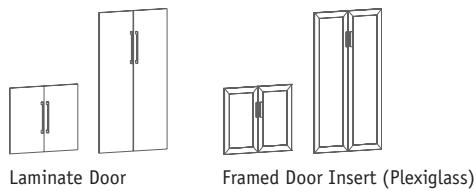

Bench-Height Storage

D	W	H	D	W	H	D	W	H	D	W	H	D	W	H
20"	75"	21"	20"	60"	21"	20"	45"	21"	20"	45"	21"	20"	30"	21"

Freestanding Storage

D	W	H	D	W	H	D	W	H
20"	30"	26 ³ / ₄ "	20"	15 ¹ / ₂ "	26 ³ / ₄ "	20"	30"	26 ³ / ₄ "

Under Desk Support Storage

D	W	H	D	W	H	D	W	H
20"	30"	27 ³ / ₄ "	20"	15 ¹ / ₂ "	27 ³ / ₄ "	20"	30"	27 ³ / ₄ "
24"	30"	27 ³ / ₄ "	24"	15 ¹ / ₂ "	27 ³ / ₄ "	24"	30"	27 ³ / ₄ "
30"	30"	27 ³ / ₄ "	30"	15 ¹ / ₂ "	27 ³ / ₄ "	30"	30"	27 ³ / ₄ "

Combination Storage

Tower Storage

Door Style Options

Desk Top Screens

Surface Mount Screens

Back Edge Mount Screens

Modesty

Screen/Modesty Combination