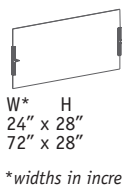

*widths in increments of 6"

Tables

D	W	H	D/W	H
36"	72"	28 ³ / ₄ "	36"	28 ³ / ₄ "
42"	72"	28 ³ / ₄ "	42"	28 ³ / ₄ "
48"	72"	28 ³ / ₄ "	48"	28 ³ / ₄ "
48"	96"	28 ³ / ₄ "		
48"	120"	28 ³ / ₄ "		
48"	144"	28 ³ / ₄ "		

Bench-Height Storage

D	W	H	D	W	H	D	W	H	D	W	H	D	W	H
20"	75"	21"	20"	60"	21"	20"	45"	21"	20"	45"	21"	20"	30"	21"

Freestanding Storage

D	W	H	D	W	H	D	W	H
20"	30"	26 ³ / ₄ "	20"	15 ¹ / ₂ "	26 ³ / ₄ "	20"	30"	26 ³ / ₄ "

Under Desk Support Storage

D	W	H	D	W	H	D	W	H
20"	30"	27 ³ / ₄ "	20"	15 ¹ / ₂ "	27 ³ / ₄ "	20"	30"	27 ³ / ₄ "
24"	30"	27 ³ / ₄ "	24"	15 ¹ / ₂ "	27 ³ / ₄ "	24"	30"	27 ³ / ₄ "
30"	30"	27 ³ / ₄ "	30"	15 ¹ / ₂ "	27 ³ / ₄ "	30"	30"	27 ³ / ₄ "

Combination Storage

Tower Storage

Door Style Options

Desk Top Screens

Surface Mount Screens

Back Edge Mount Screens

Modesty

Screen/Modesty Combination