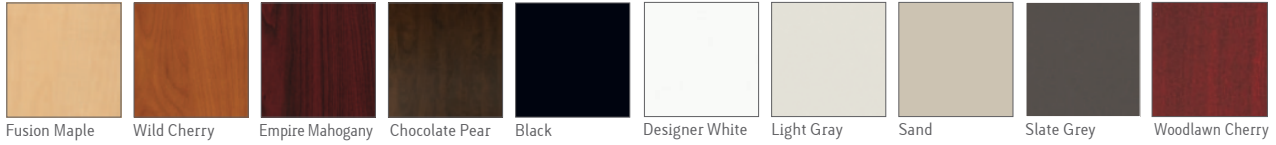

Combination Storage

Tower Storage

Door Style Options

Desk Top Screens

Surface Mount Screens

Back Edge Mount Screens

Modesty

Screen/Modesty Combination

Trig Surface Material Selections

Laminate color options

Standard Trim Colors available in Smooth, Frost or Textured Finish (table base and legs).

Standard Pull Finish - Brushed Nickel

*Available Spring 2012.