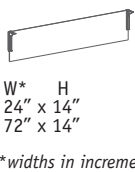

*widths in increments of 6"

Tables

D	W	H	D/W	H
36"	72"	28 ³ / ₄ "	36"	28 ³ / ₄ "
42"	72"	28 ³ / ₄ "	42"	28 ³ / ₄ "
48"	72"	28 ³ / ₄ "	48"	28 ³ / ₄ "
48"	96"	28 ³ / ₄ "		
48"	120"	28 ³ / ₄ "		
48"	144"	28 ³ / ₄ "		

Bench-Height Storage

D	W	H	D	W	H	D	W	H	D	W	H	D	W	H
20"	75"	21"	20"	60"	21"	20"	45"	21"	20"	45"	21"	20"	30"	21"

Freestanding Storage

D	W	H	D	W	H	D	W	H
20"	30"	26 ³ / ₄ "	20"	15 ¹ / ₂ "	26 ³ / ₄ "	20"	30"	26 ³ / ₄ "

Under Desk Support Storage

D	W	H	D	W	H	D	W	H
20"	30"	27 ³ / ₄ "	20"	15 ¹ / ₂ "	27 ³ / ₄ "	20"	30"	27 ³ / ₄ "
24"	30"	27 ³ / ₄ "	24"	15 ¹ / ₂ "	27 ³ / ₄ "	24"	30"	27 ³ / ₄ "
30"	30"	27 ³ / ₄ "	30"	15 ¹ / ₂ "	27 ³ / ₄ "	30"	30"	27 ³ / ₄ "

Combination Storage

Tower Storage

Door Style Options

Desk Top Screens

Surface Mount Screens

Back Edge Mount Screens

Modesty

Screen/Modesty Combination