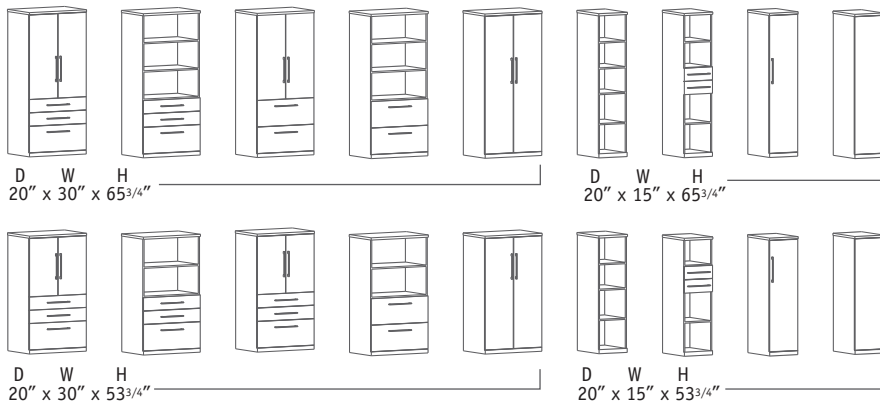

Bench-Height Storage

D	W	H	D	W	H	D	W	H	D	W	H	D	W	H
20"	75"	21"	20"	60"	21"	20"	45"	21"	20"	45"	21"	20"	30"	21"

Freestanding Storage

D	W	H	D	W	H	D	W	H
20"	30"	26 ³ / ₄ "	20"	15 ¹ / ₂ "	26 ³ / ₄ "	20"	30"	26 ³ / ₄ "

Under Desk Support Storage

D	W	H	D	W	H	D	W	H
20"	30"	27 ³ / ₄ "	20"	15 ¹ / ₂ "	27 ³ / ₄ "	20"	30"	27 ³ / ₄ "
24"	30"	27 ³ / ₄ "	24"	15 ¹ / ₂ "	27 ³ / ₄ "	24"	30"	27 ³ / ₄ "
30"	30"	27 ³ / ₄ "	30"	15 ¹ / ₂ "	27 ³ / ₄ "	30"	30"	27 ³ / ₄ "

Combination Storage

Tower Storage

Door Style Options

Desk Top Screens

Surface Mount Screens

Back Edge Mount Screens

Modesty

Screen/Modesty Combination