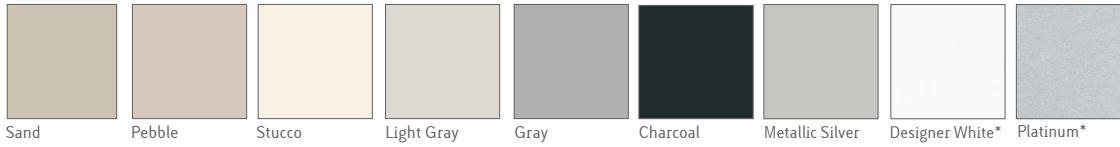

Combination Storage

Tower Storage

Door Style Options

Desk Top Screens

Surface Mount Screens

Back Edge Mount Screens

Modesty

Screen/Modesty Combination

Trig Surface Material Selections

Laminate color options

Standard Trim Colors available in Smooth, Frost or Textured Finish (table base and legs).

Standard Pull Finish - Brushed Nickel

*Available Spring 2012.