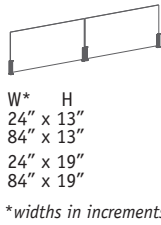

*widths in increments of 6"

Tables

D	W	H	D/W	H
36"	72"	28 ³ / ₄ "	36"	28 ³ / ₄ "
42"	72"	28 ³ / ₄ "	42"	28 ³ / ₄ "
48"	72"	28 ³ / ₄ "	48"	28 ³ / ₄ "
48"	96"	28 ³ / ₄ "		
48"	120"	28 ³ / ₄ "		
48"	144"	28 ³ / ₄ "		

Bench-Height Storage

D	W	H	D	W	H	D	W	H	D	W	H	D	W	H
20"	75"	21"	20"	60"	21"	20"	45"	21"	20"	45"	21"	20"	30"	21"

Freestanding Storage

D	W	H	D	W	H	D	W	H
20"	30"	26 ³ / ₄ "	20"	15 ¹ / ₂ "	26 ³ / ₄ "	20"	30"	26 ³ / ₄ "

Under Desk Support Storage

D	W	H	D	W	H	D	W	H
20"	30"	27 ³ / ₄ "	20"	15 ¹ / ₂ "	27 ³ / ₄ "	20"	30"	27 ³ / ₄ "
24"	30"	27 ³ / ₄ "	24"	15 ¹ / ₂ "	27 ³ / ₄ "	24"	30"	27 ³ / ₄ "
30"	30"	27 ³ / ₄ "	30"	15 ¹ / ₂ "	27 ³ / ₄ "	30"	30"	27 ³ / ₄ "

Combination Storage

Tower Storage

Door Style Options

Desk Top Screens

Surface Mount Screens

Back Edge Mount Screens

Modesty

Screen/Modesty Combination