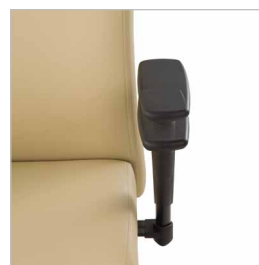

Trendway >

SKETCH R SEATING
Mesh Back
Express

4-way Adjustable Arm options.

30 degree pivot supports use of keyboard and mouse.

Height adjustment range of 3.15".

Width adjustment range of 2".

Forward/back adjustment range of 1.57".

The next level

With its contemporary design, Sketch R Mesh Back takes an already exceptional chair to the next level of style and comfort. The ultra-lean profile highlights the cutting-edge Sketch R silhouette. With constant, firm support and breathability, the mesh back material allows the spine to maintain its natural curve while providing circulation, keeping the body cooler throughout the day. And rated for 300-lbs., it has what it takes to perform beautifully in any work environment.

Very cool!

Choose from :

- 4 comfort control options: Swivel-Tilt, Full-Function Task, Syncho-Tilt, Sychro-Tilt with Seat Glide
- Black or Polished Aluminum Open Loop, or 4-way Adjustable Arms
- Standard Black or Polished Aluminum Base

With handsome black bonded leather upholstery, Sketch R Express offers both High-Back and Mid-Back options with a synchro-tilt comfort control mechanism that smoothly synchronizes the movement of seat and back. Choose from the 4-way Adjustable, Black Loop and Polished Aluminum Arms available on all Sketch seating. The Express model is also available with Polished Aluminum or standard black plastic base selections. Express is part of the full family of Sketch R seating.