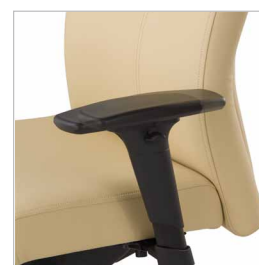

Trendway >

SKETCH R SEATING
Mesh Back
Express

4-way Adjustable Arm options.

30 degree pivot supports use of keyboard and mouse.

Height adjustment range of 3.15".

Width adjustment range of 2".

Forward/back adjustment range of 1.57".

The next level

With its contemporary design, Sketch R Mesh Back takes an already exceptional chair to the next level of style and comfort. The ultra-lean profile highlights the cutting-edge Sketch R silhouette. With constant, firm support and breathability, the mesh back material allows the spine to maintain its natural curve while providing circulation, keeping the body cooler throughout the day. And rated for 300-lbs., it has what it takes to perform beautifully in any work environment.

Very cool!

Choose from :

- 4 comfort control options: Swivel-Tilt, Full-Function Task, Syncho-Tilt, Sychro-Tilt with Seat Glide
- Black or Polished Aluminum Open Loop, or 4-way Adjustable Arms
- Standard Black or Polished Aluminum Base

With handsome black bonded leather upholstery, Sketch R Express offers both High-Back and Mid-Back options with a synchro-tilt comfort control mechanism that smoothly synchronizes the movement of seat and back. Choose from the 4-way Adjustable, Black Loop and Polished Aluminum Arms available on all Sketch seating. The Express model is also available with Polished Aluminum or standard black plastic base selections. Express is part of the full family of Sketch R seating.