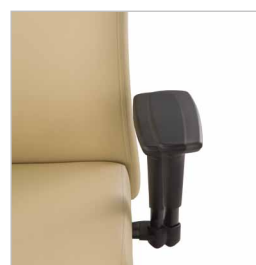

Trendway >

SKETCH R SEATING
Mesh Back
Express

4-way Adjustable Arm options.

30 degree pivot supports use of keyboard and mouse.

Height adjustment range of 3.15".

Width adjustment range of 2".

Forward/back adjustment range of 1.57".

The next level

With its contemporary design, Sketch R Mesh Back takes an already exceptional chair to the next level of style and comfort. The ultra-lean profile highlights the cutting-edge Sketch R silhouette. With constant, firm support and breathability, the mesh back material allows the spine to maintain its natural curve while providing circulation, keeping the body cooler throughout the day. And rated for 300-lbs., it has what it takes to perform beautifully in any work environment.

Very cool!

Choose from :

- 4 comfort control options: Swivel-Tilt, Full-Function Task, Syncho-Tilt, Sychro-Tilt with Seat Glide
- Black or Polished Aluminum Open Loop, or 4-way Adjustable Arms
- Standard Black or Polished Aluminum Base

With handsome black bonded leather upholstery, Sketch R Express offers both High-Back and Mid-Back options with a synchro-tilt comfort control mechanism that smoothly synchronizes the movement of seat and back. Choose from the 4-way Adjustable, Black Loop and Polished Aluminum Arms available on all Sketch seating. The Express model is also available with Polished Aluminum or standard black plastic base selections. Express is part of the full family of Sketch R seating.