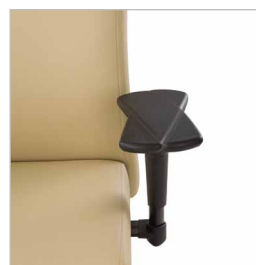

Trendway >

SKETCH R SEATING
Mesh Back
Express

4-way Adjustable Arm options.

30 degree pivot supports use of keyboard and mouse.

Height adjustment range of 3.15".

Width adjustment range of 2".

Forward/back adjustment range of 1.57".

The next level

With its contemporary design, Sketch R Mesh Back takes an already exceptional chair to the next level of style and comfort. The ultra-lean profile highlights the cutting-edge Sketch R silhouette. With constant, firm support and breathability, the mesh back material allows the spine to maintain its natural curve while providing circulation, keeping the body cooler throughout the day. And rated for 300-lbs., it has what it takes to perform beautifully in any work environment.

Very cool!

Choose from :

- 4 comfort control options: Swivel-Tilt, Full-Function Task, Syncho-Tilt, Sychro-Tilt with Seat Glide
- Black or Polished Aluminum Open Loop, or 4-way Adjustable Arms
- Standard Black or Polished Aluminum Base

With handsome black bonded leather upholstery, Sketch R Express offers both High-Back and Mid-Back options with a synchro-tilt comfort control mechanism that smoothly synchronizes the movement of seat and back. Choose from the 4-way Adjustable, Black Loop and Polished Aluminum Arms available on all Sketch seating. The Express model is also available with Polished Aluminum or standard black plastic base selections. Express is part of the full family of Sketch R seating.