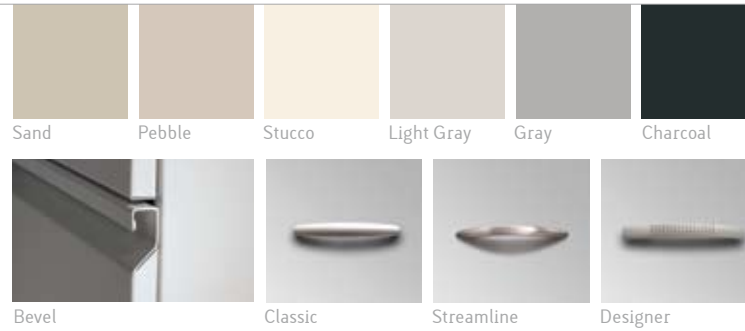

SHOWN BELOW: Pack Mobile Wardrobe Towers and Cushion Top Pedestals; Choices TA Panels and Work Surfaces.

Lean, high-capacity solutions in a crisp, linear aesthetic.

The comprehensive approach to managing your organization's storage needs. Solid, durable construction in a clean, contemporary form. Storage towers, lateral files, cabinets, bookcases, file centers, wardrobes and pedestals. A complete range of sizes in all our standard colors and finishes with a wide palette of optional colors to match other manufacturers' finishes and harmonize with any interior.

6 >

Finish and detail options to complement any work environment.

8 >

Pack is offered in six versatile trim colors, each available in Smooth, Textured or Frost finish. Choose from three standard applied pulls or the integral Bevel pull. An optional palette of twenty-seven popular industry colors is also available.